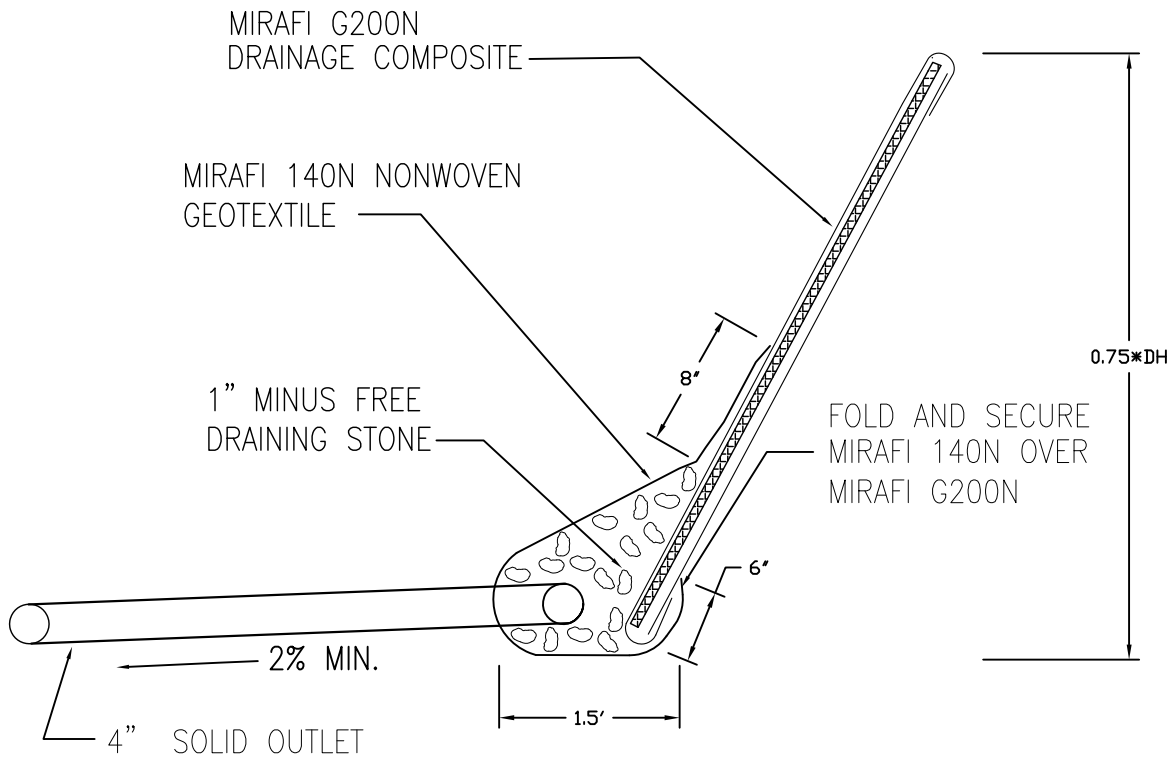

# TYPICAL CHIMNEY DRAIN DETAIL

STANDARD DETAIL

MIRAFI G2000 CHIMNEY DRAIN

TENCATE  
 365 SOUTH HOLLAND DRIVE  
 PENDERGRASS, GA 30567