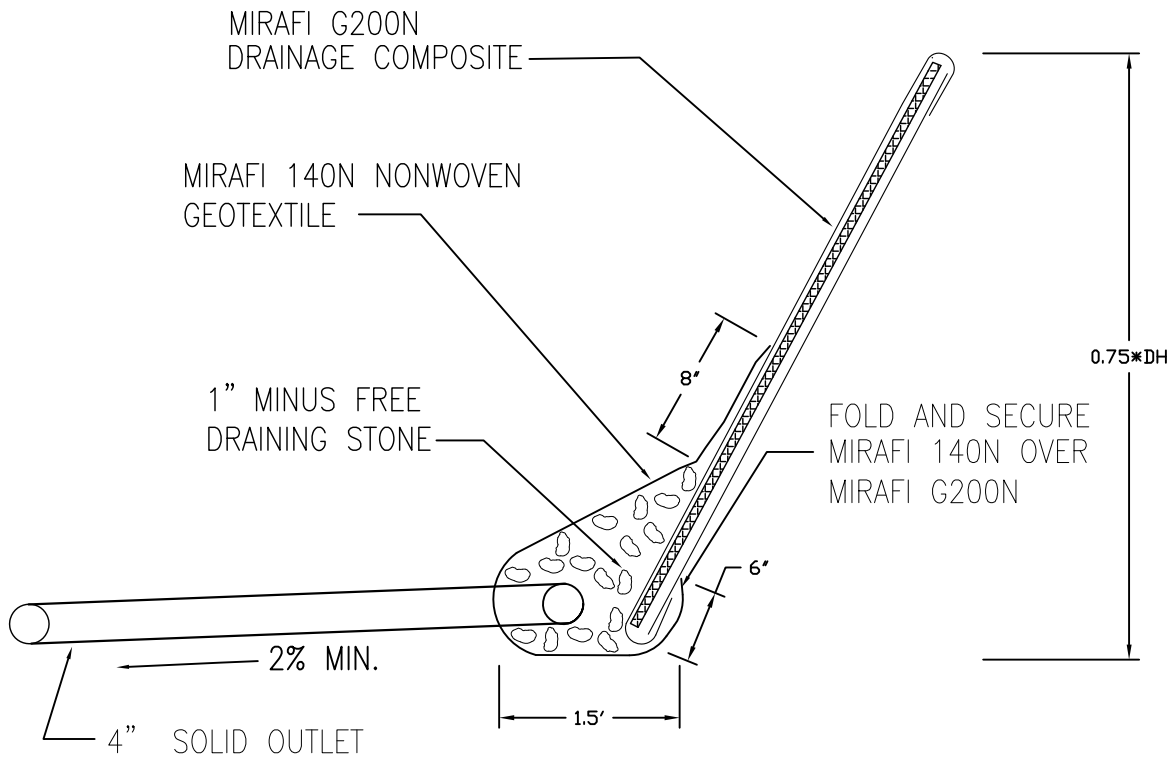

# TYPICAL CHIMNEY DRAIN DETAIL

STANDARD DETAIL

MIRAFI G2000 CHIMNEY DRAIN

TENCATE  
365 SOUTH HOLLAND DRIVE  
PENDERGRASS, GA 30567