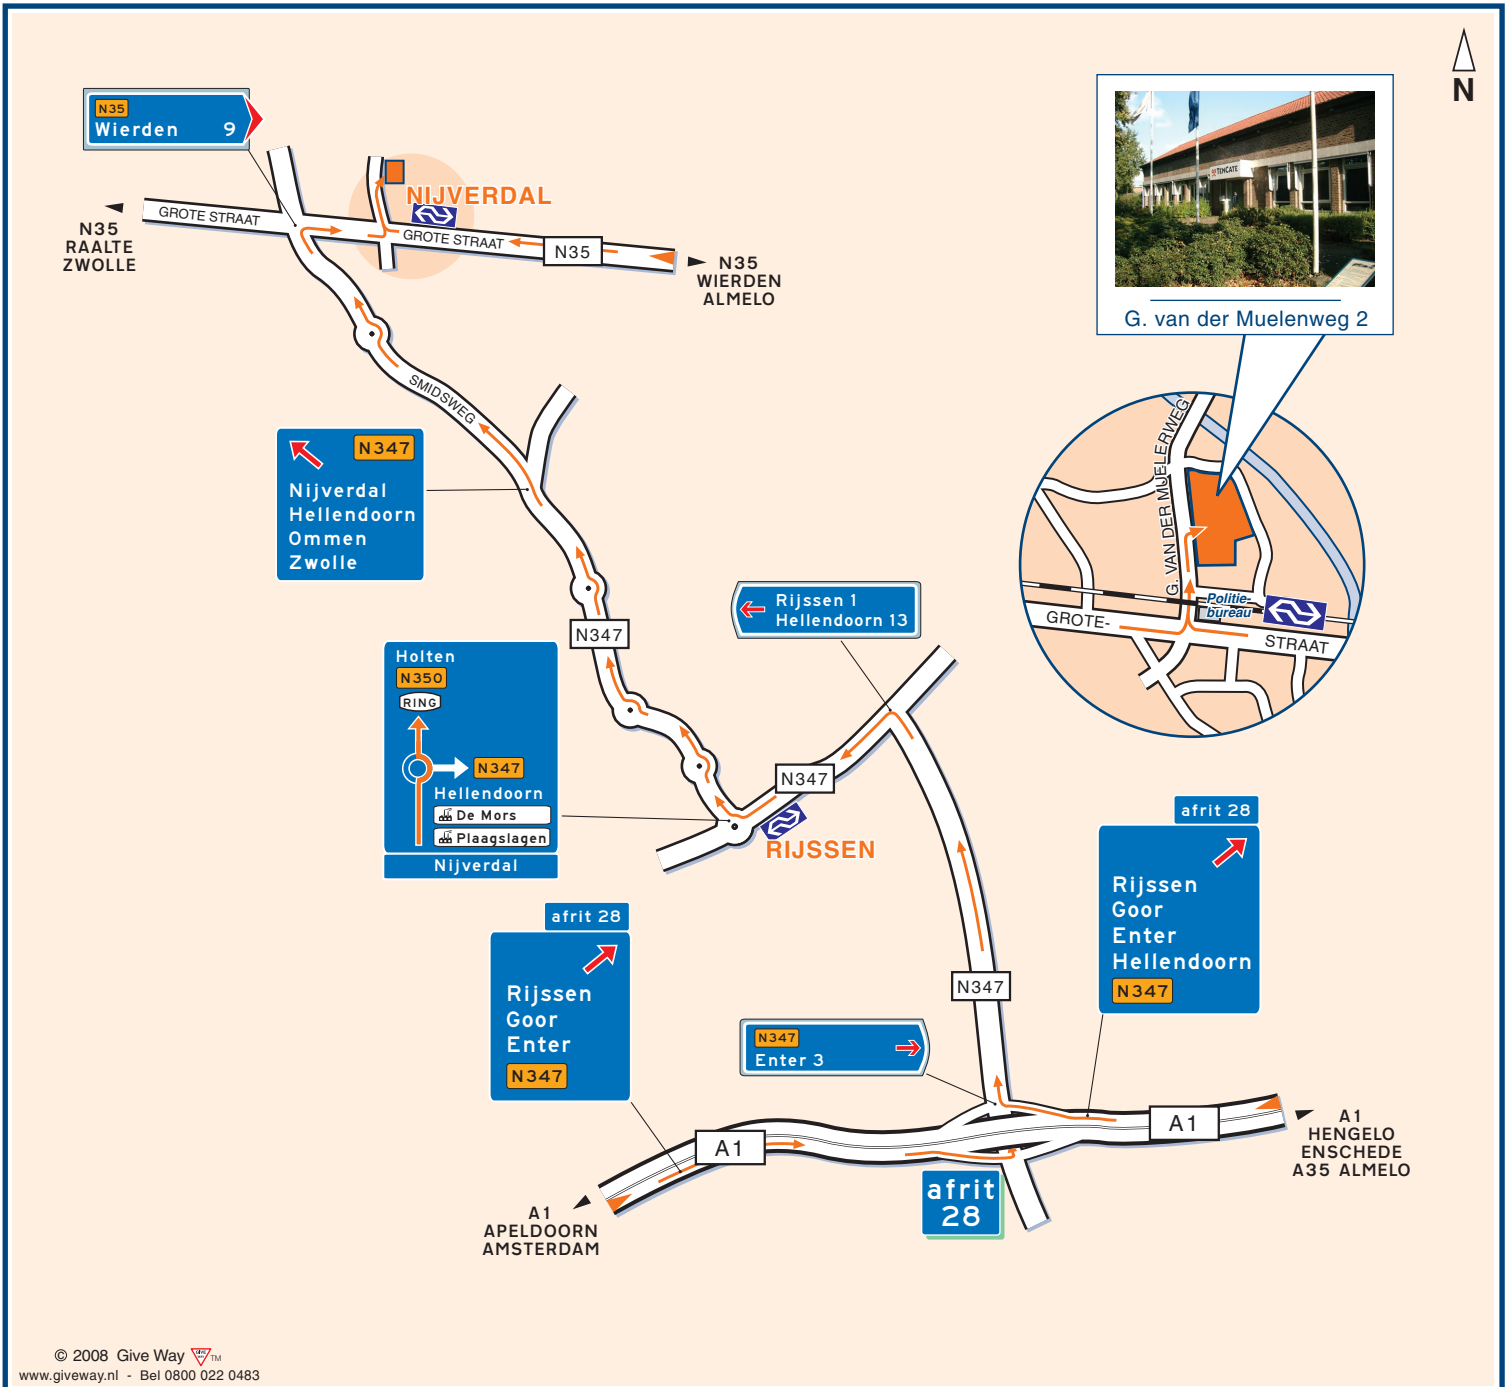

© 2008 Give Way 
 www.giveway.nl - Bel 0800 022 0483

 **ARRIVAL - (Schiphol) AMSTERDAM**
 Exit the Airport onto the A4, towards Amsterdam. At junction Badhoevedorp turn right onto the A9 heading eastbound towards Amersfoort. At the A1 turn right towards Amersfoort. Continue on the A1 past Apeldoorn and take exit 28 Rijssen. Follow map above.

 **ARRIVAL - DÜSSELDORF**
 Exit the Airport onto the A44, towards Oberhausen. Follow signs for Oberhausen onto the A52 and A3. Follow the A3 and at Kreuz Oberhausen continue on the road which becomes the A2 towards Kreuz Boltrop. Here turn onto the A31 towards Emden. After about 80km take the turn-off towards Gronau/Enschede onto the B54. Follow this road past the border, it will become the A35. Continue onto the A1 towards Amsterdam and take exit 28 Rijssen. Follow map above.