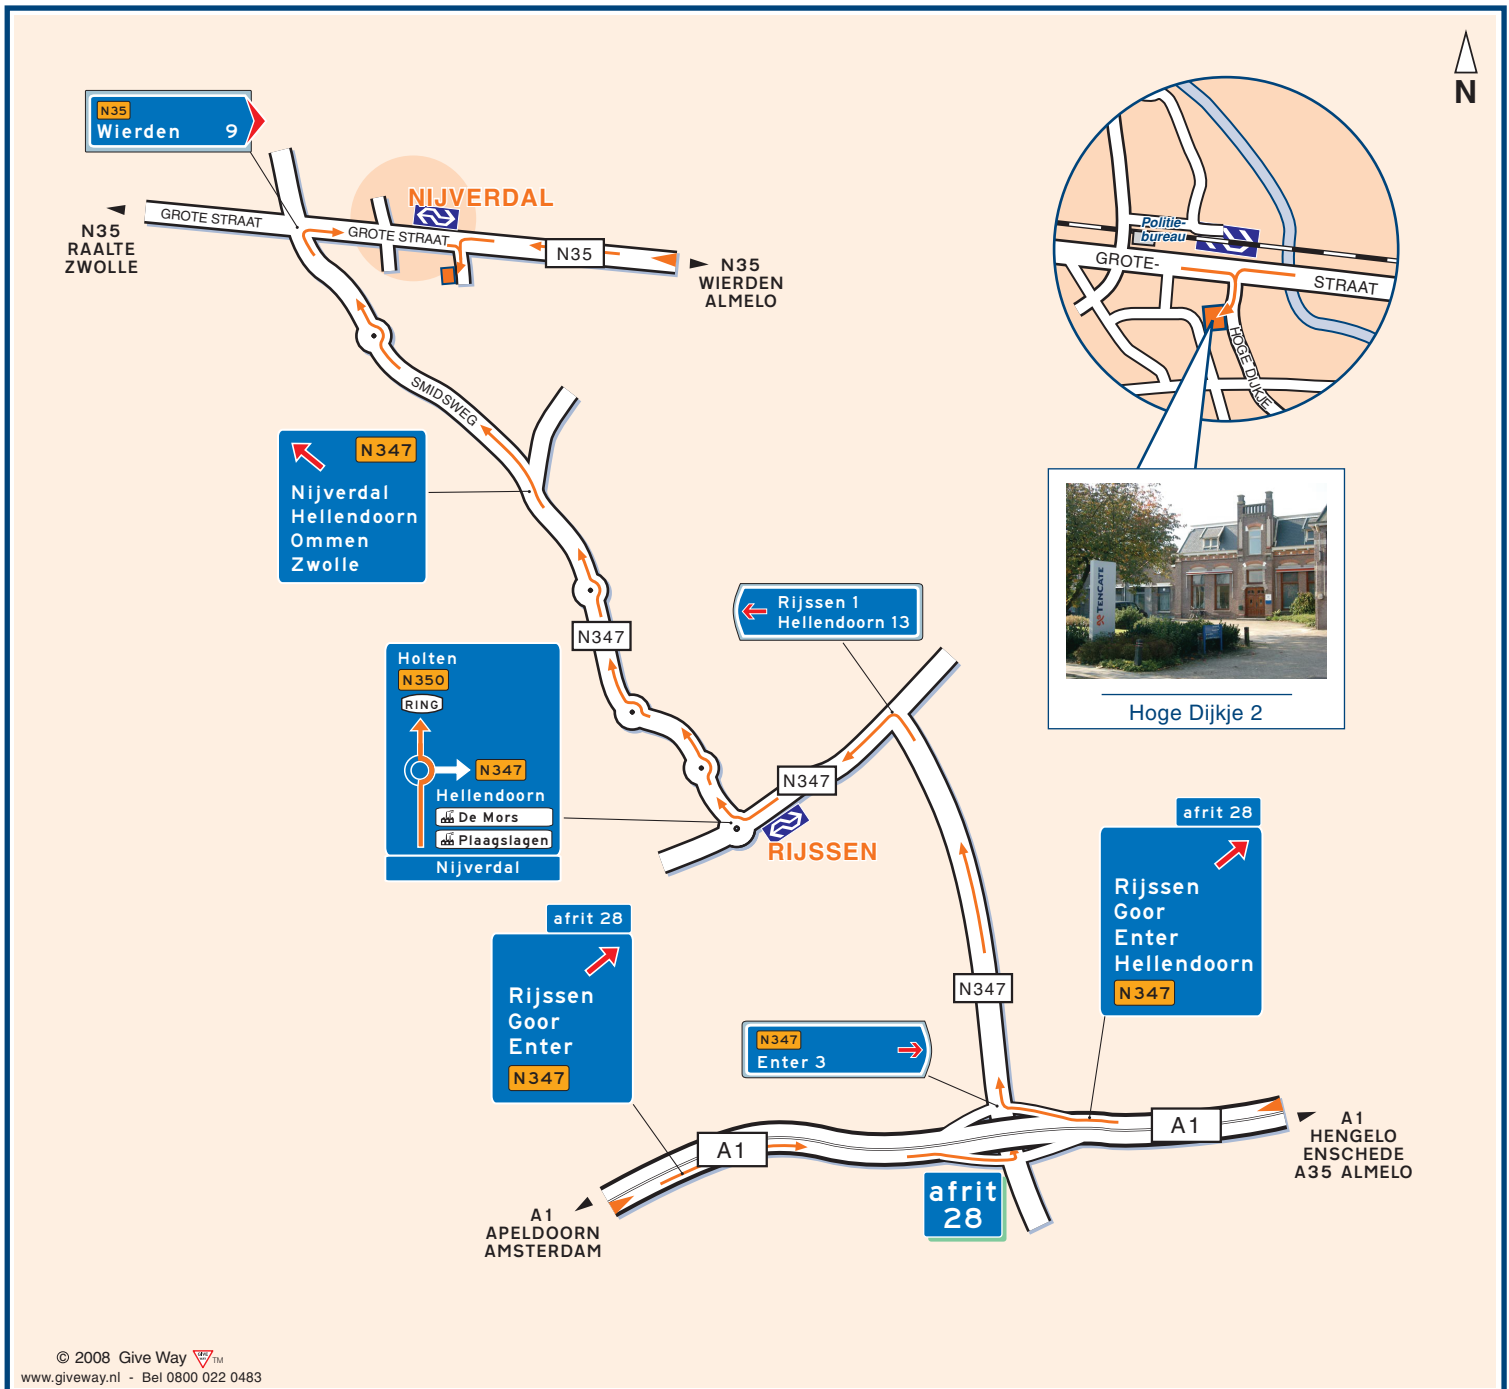

© 2008 Give Way 
 www.giveway.nl - Bel 0800 022 0483

 **ARRIVAL - (Schiphol) AMSTERDAM**
 Exit the Airport onto the A4, towards Amsterdam. At junction Badhoevedorp turn right onto the A9 heading eastbound towards Amersfoort. At the A1 turn right towards Amersfoort. Continue on the A1 past Apeldoorn and take exit 28 Rijssen. Follow map above.

 **ARRIVAL - DÜSSELDORF**
 Exit the Airport onto the A44, towards Oberhausen. Follow signs for Oberhausen onto the A52 and A3. Follow the A3 and at Kreuz Oberhausen continue on the road which becomes the A2 towards Kreuz Boltrop. Here turn onto the A31 towards Emden. After about 80km take the turn-off towards Gronau/Enschede onto the B54. Follow this road past the border, it will become the A35. Continue onto the A1 towards Amsterdam and take exit 28 Rijssen. Follow map above.