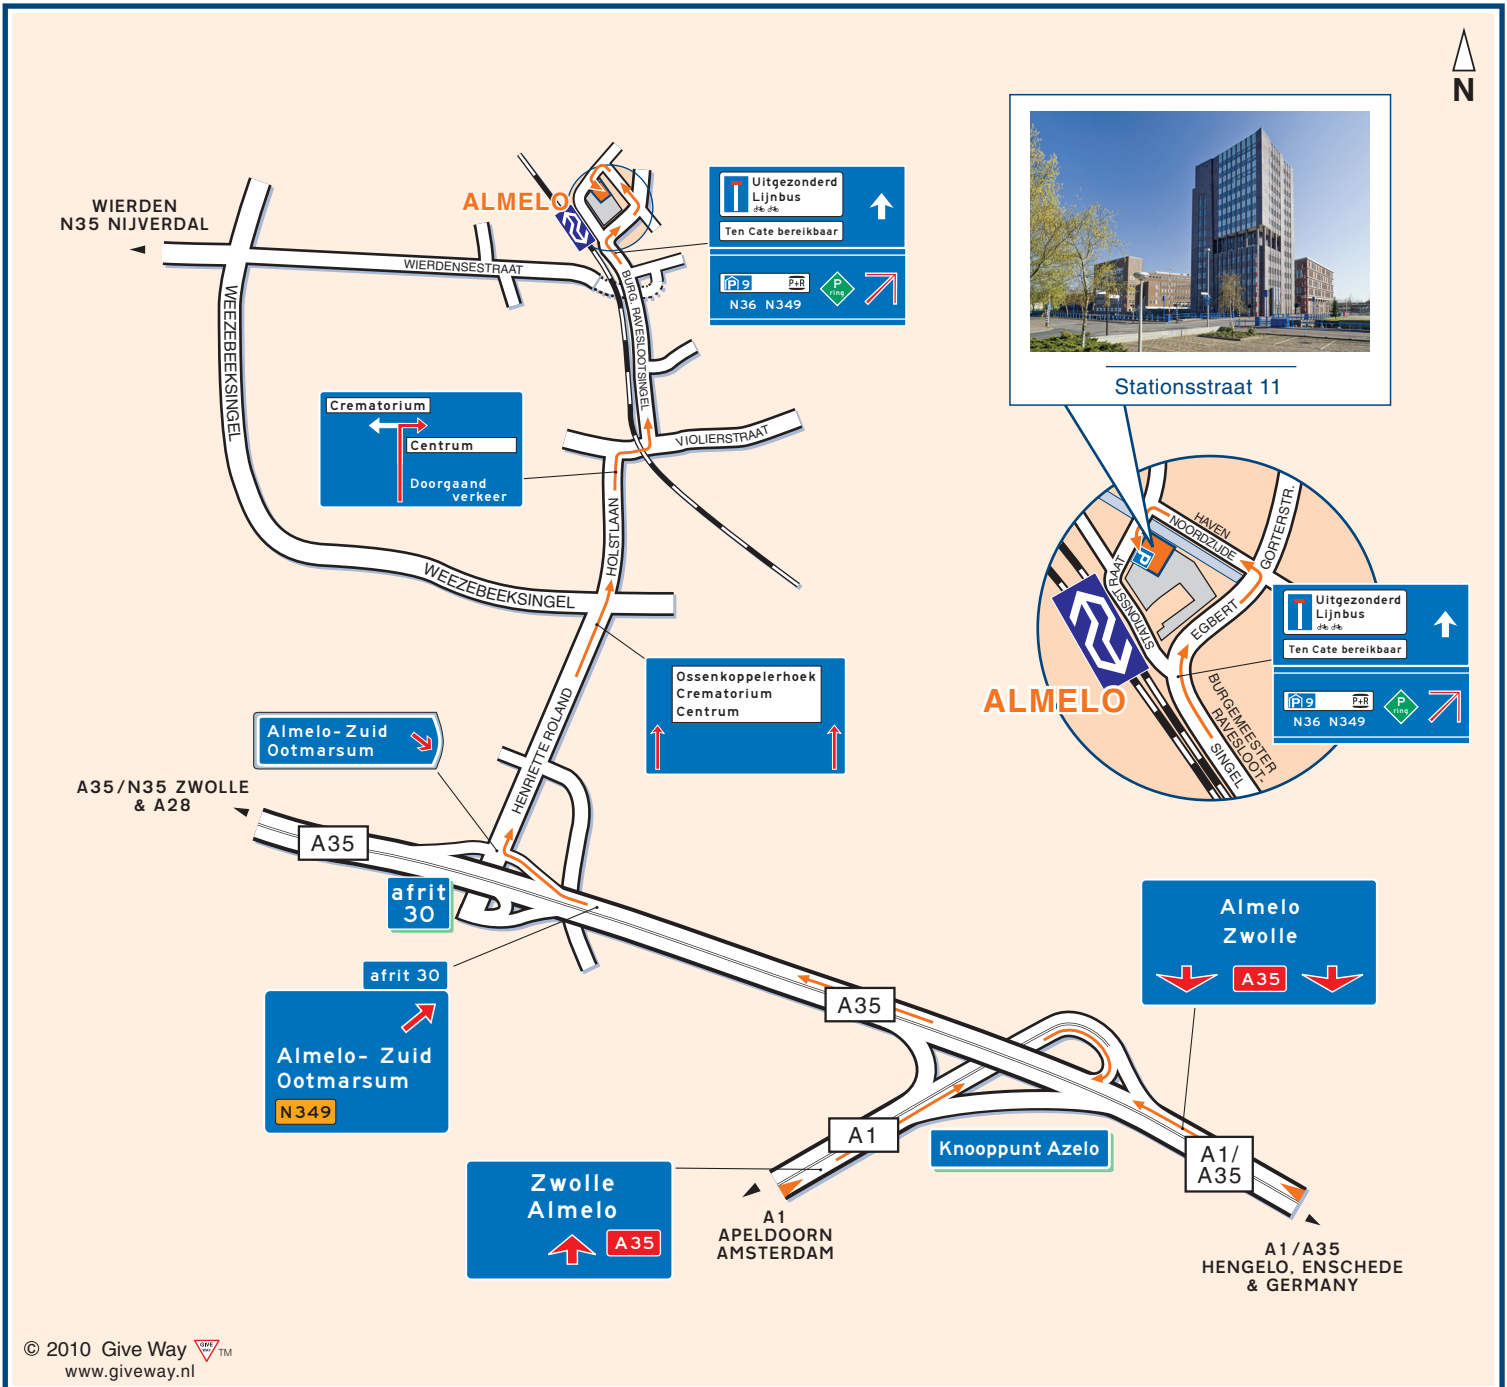

Royal Ten Cate
 Stationsstraat 11
 7607 GX Almelo
 The Netherlands
 T: +31 (0)546 544 911
 F: +31 (0)546 814 145

P.O. Box 58
 7600 GD Almelo
 The Netherlands
 E: royal@tencate.com
 W: www.tencate.com

ARRIVAL - (Schiphol) AMSTERDAM
 Exit the Airport onto the A4, towards Amsterdam. At junction 5, turn right onto the A9 heading eastbound towards Amersfoort. At the A1 turn right towards Amersfoort. Continue on the A1 past Apeldoorn and Rijssen. At the next junction turn left onto A35 (Almelo) and follow map above.

ARRIVAL - DÜSSELDORF
 Exit the Airport onto the A44, towards Oberhausen. Follow signs for Oberhausen onto the A52 and A3. Follow the A3 and at Kreuz Oberhausen continue on the road which becomes the A2 towards Kreuz Boltrop. Here turn onto the A31 towards Emden. After about 80km take the turn-off towards Gronau/Enschede onto the B54. Follow this road past the border, it will become the A35. Follow map above.