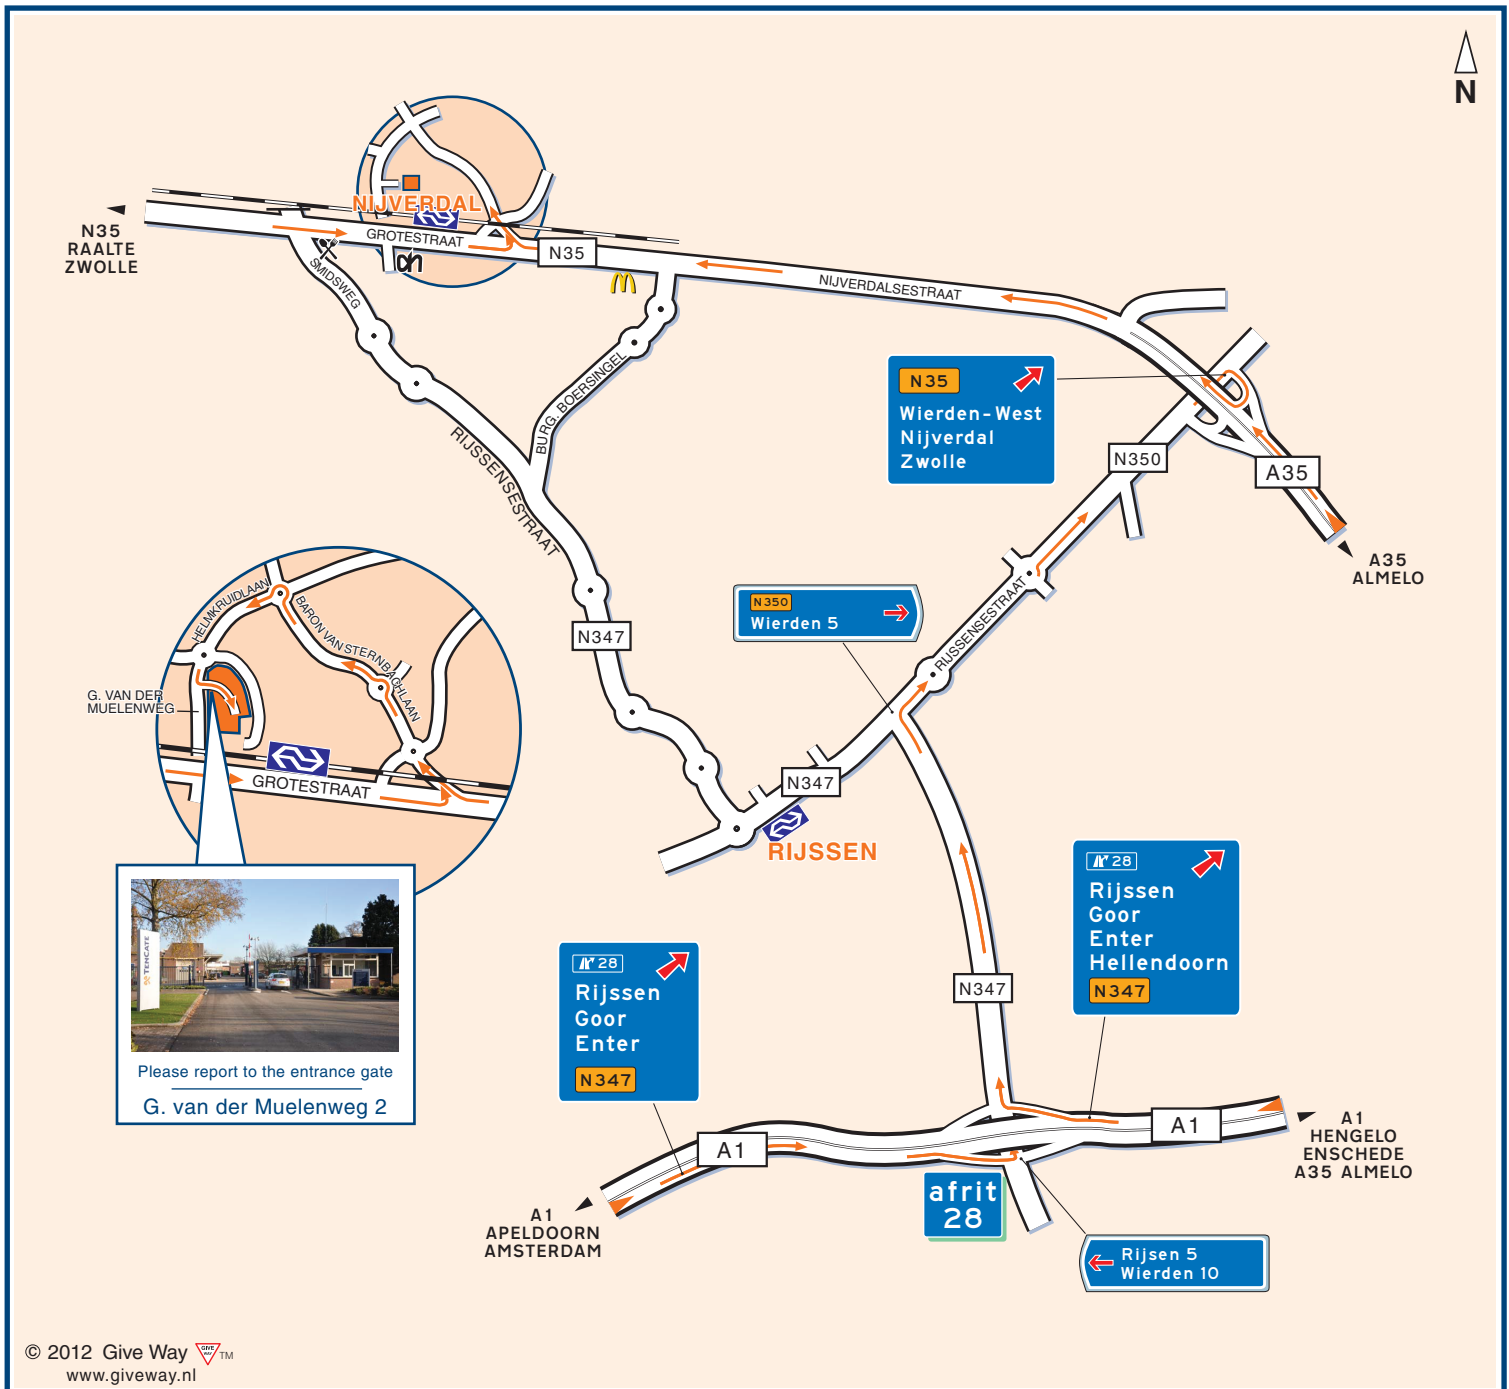

7440 AA Nijverdal

The Netherlands

E: grass.europe@tencate.com

I: www.tencate.com

**ARRIVAL - (Schiphol) AMSTERDAM**  
Exit the Airport onto the A4, towards Amsterdam. At junction Badhoevedorp turn right onto the A9 heading eastbound towards Amersfoort. At the A1 turn right towards Amersfoort. Continue on the A1 past Apeldoorn and take exit 28 Rijssen. Follow map above.

**ARRIVAL - DÜSSELDORF**  
Exit the Airport onto the A44, towards Oberhausen. Follow signs for Oberhausen onto the A52 and A3. Follow the A3 and at Kreuz Oberhausen continue on the road which becomes the A2 towards Kreuz Boltrop. Here turn onto the A31 towards Emden. After about 80km take the turn-off towards Gronau/Enschede onto the B54. Follow this road past the border, it will become the A35. Continue on the A35 past Almelo, this will turn into the N35. Follow map above.